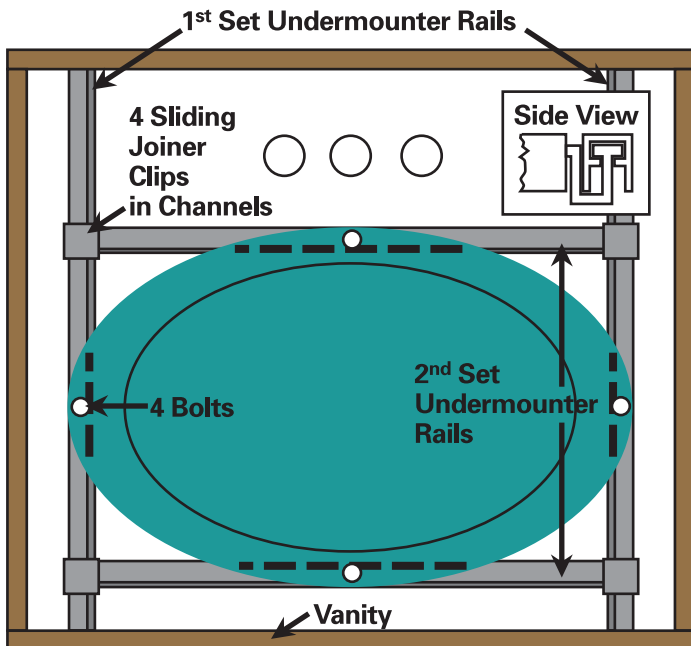

PATENTED SINK UNDERMOUNTER™

- Easily undermounts any sink - including ovals and rounds
- For stone and solid surface countertop sink installations
- Fully adjustable and removable
- Installs side to side, front to back or in a corner

- SUPPORTS the HEAVIEST SINKS
- Extruded aluminum rails
- 25", 36" and 50" lengths trim easily

ELIMINATES COSTLY CALL BACKS

VANCE INDUSTRIES, Inc.
230 Sivert Court Bensenville, IL 60106
630-694-8500 phone 630-694-8501 fax
www.vanceind.com